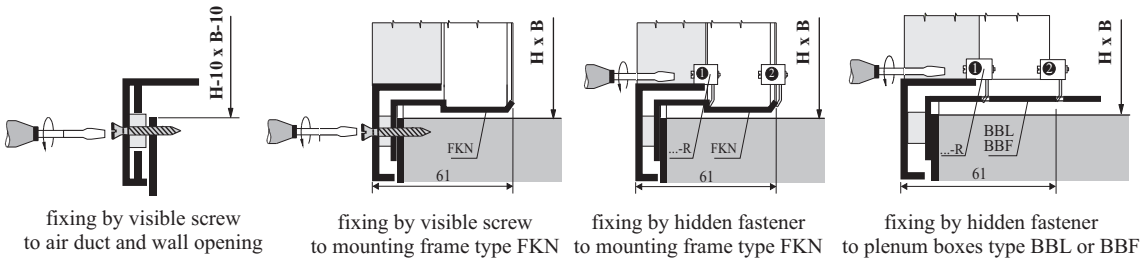

Installation of decorative grilles type RDA/RDP

- Position ①
  Simple line are grilles
- Position ②
  Double line are grilles

Selection