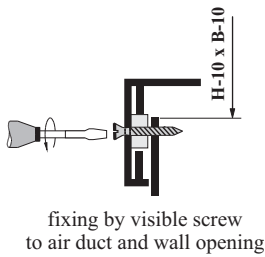

Installation of air grilles type BLDN-K