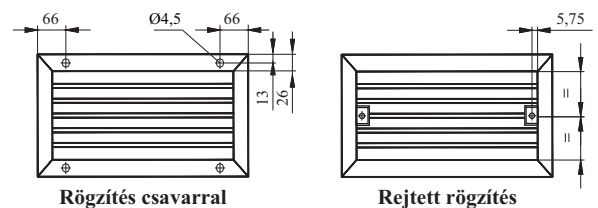

Application:

- Supply and return air grilles are designed to be used in HVAC.
- Decorative grilles are directly mountable to wall opening.

Type:

- **BLDN-K** - Ventilating grilles

Blades:

- **BLDN-K** - horizontal blades at an angle of 90°

Material:

- Air grilles are made of extruded aluminium sections anodised in nature aluminium colour.
- Frame of the grilles are supplied with sealing strip.

Fixing:

- **BLDN-K-C** - visible screw fixing
- **BLDN-K-R** - hidden fastening

Accessories:

- **ALN** - control damper with manual adjustment steel sheet, powder coated in RAL 9005 black
- **AZN** - opposed blade action control damper steel sheet, powder coated in RAL 9005 black
- **FKN** - mounting frame galvanized steel
- **BBL** - plenum box with side connection galvanized steel
- **BBF** - plenum box with upper connection galvanized steel

Dimension of the grilles type BLDN-K

Fixing and effective surface of grilles type BLDN-K

H \ B	225	325	425	525	625	825	1025	1225
125	0,013	0,021	0,028	0,036	0,043	0,058	0,075	0,088
225	0,026	0,041	0,056	0,071	0,086	0,116	0,149	0,176
325		0,062	0,084	0,107	0,129	0,174	0,224	0,264
425			0,112	0,142	0,172	0,232	0,298	0,352

BLDN-K rácsok effektív felülete - A_{eff} [m²]