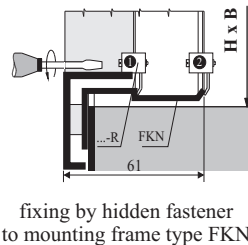

Installation of air grilles type BLDN-K