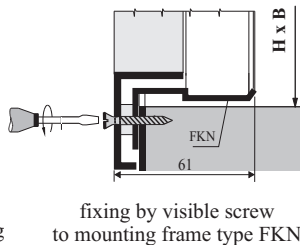

Installation of air grilles type BLDN-K