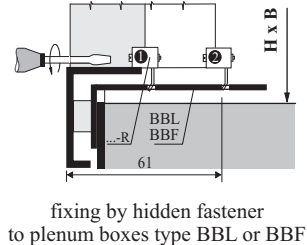

Installation of air grilles type BLDN-K